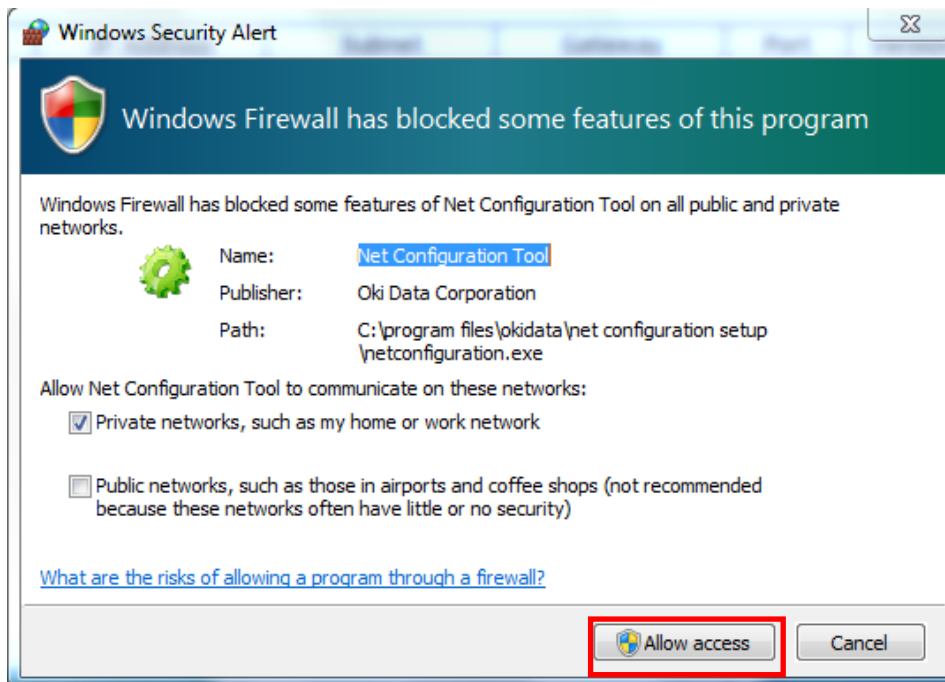

(2) Windows 7/8

Select [Allow access], and then retry the Search operation.