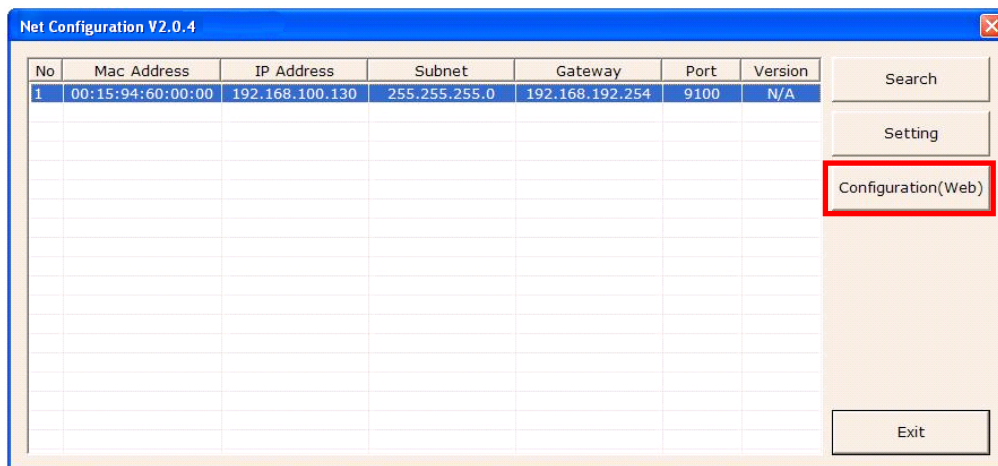

#### **4-1-1 Ethernet Configuration**

## (2) Windows 7/8

Select [Allow access], and then retry the Search operation.

Select the printer from the list and press the [Setting] button, and then the following window for setting Ethernet settings will pop up.

Enter the proper IP Address, Subnet Mask, and Gateway for the currently used network, and then press the Save button to save the settings.

(Device Baudrate setting, which is used for other models, is not necessary for our printer.)