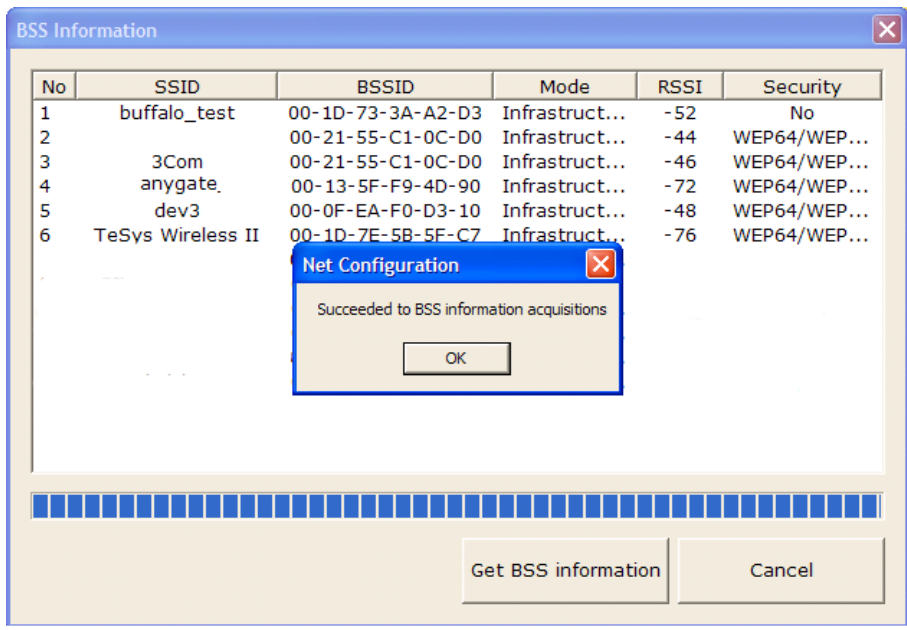

When you log in, you will see the web browser for changing the Ethernet settings as shown below.

You can search for the information of the wireless network by pressing the BSS Info button.

When you press the BSS Info button, information about the SSID, BSSID, Network Model, and Encryption information of the network in close range will be shown as follows.