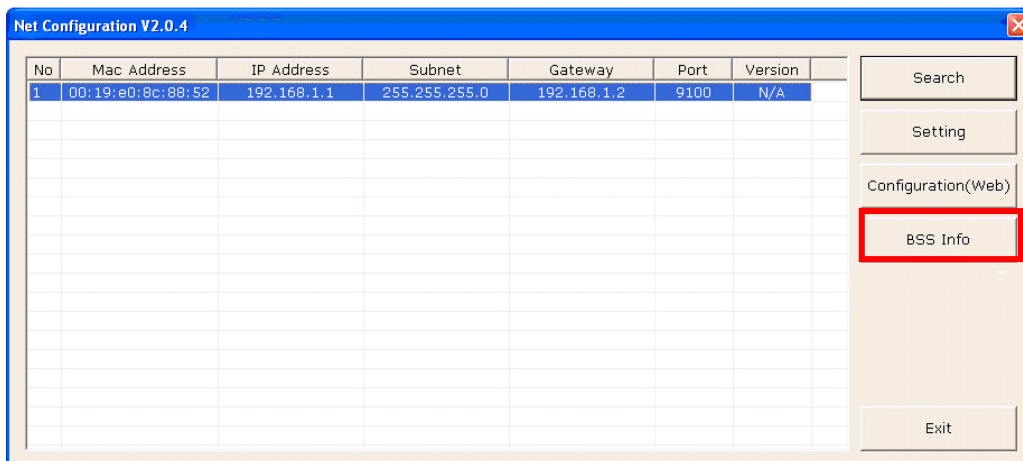

When you log in, you will see the web browser for changing the Ethernet settings as shown below.

You can search for the information of the wireless network by pressing the BSS Info button.

When you press the BSS Info button, information about the SSID, BSSID, Network Model, and Encryption information of the network in close range will be shown as follows.