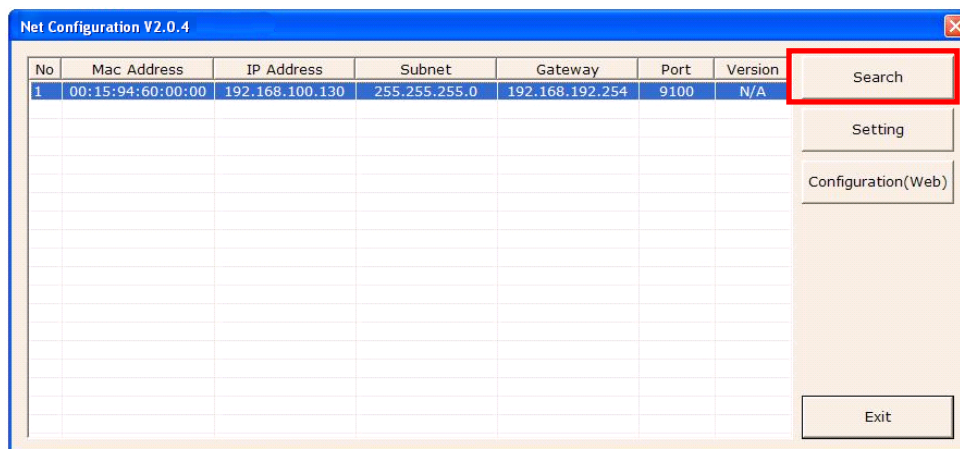

### **4-1 Configuration Tool**

Execute Net Configuration from Start menu.  
(Start>> Okidata>> Net Configuration.exe)

Click the Ethernet Configuration button when the printer is connected to the Ethernet, or click the WLAN button when the printer is connected through WLAN.

#### **4-1-1 Ethernet Configuration**

## (2) Windows 7/8

Select [Allow access], and then retry the Search operation.

Select the printer from the list and press the [Setting] button, and then the following window for setting Ethernet settings will pop up.