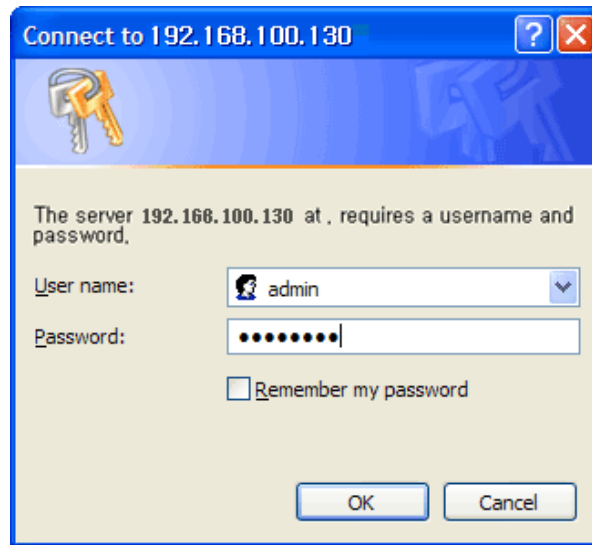

Enter the ID and Password set in the printer, and click OK.
(Default settings are ID: “admin”, Password: “password”)