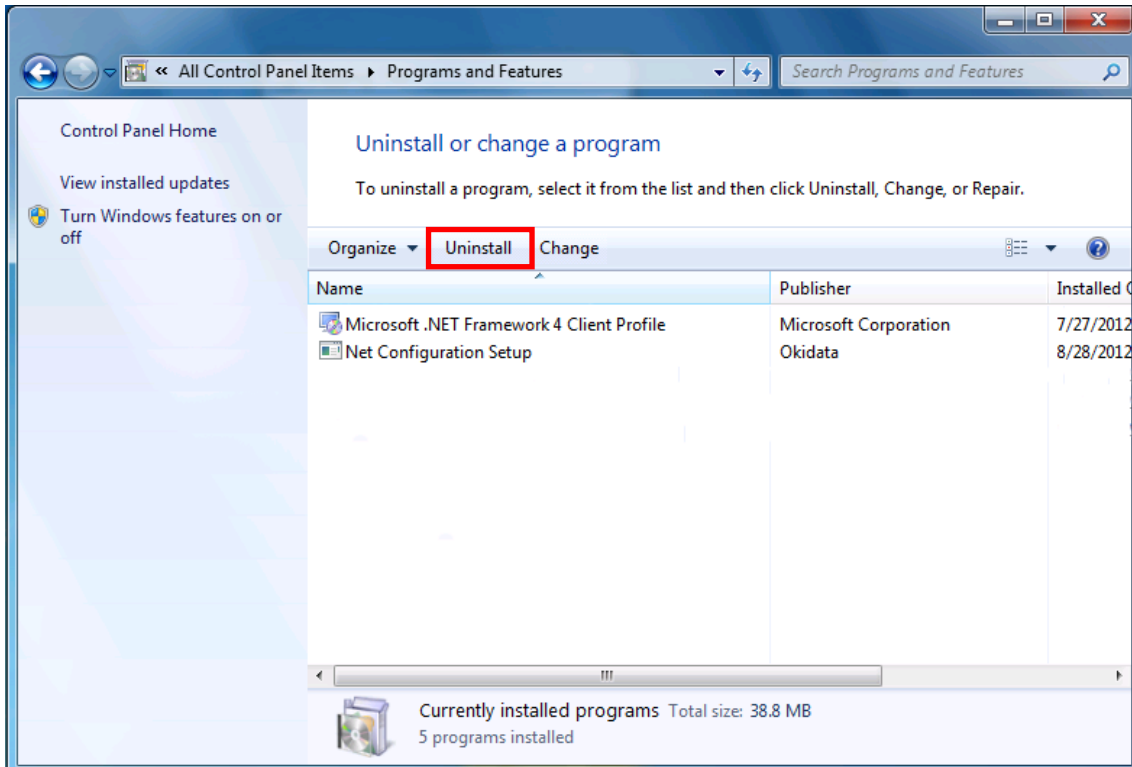

(2) Windows Vista/Server 2008/Server 2008R2/7/8/Server 2012

1) Click and activate the “Programs and Features” icon in the Control Panel.
2) Select “Net Configuration Setup” and click the “Uninstall” button.