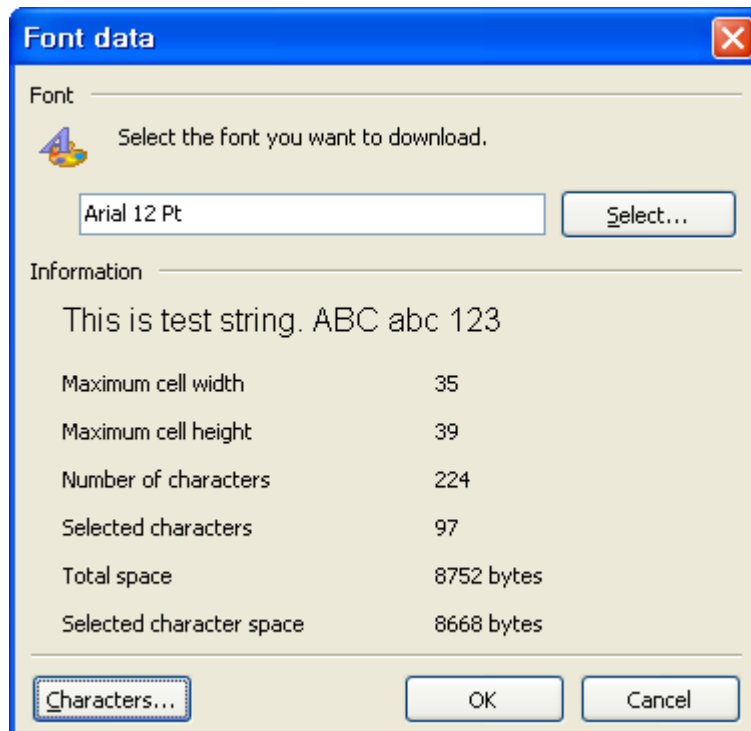

Available: Available font list

Selected: Selected font list to be downloaded

>>: Add all available fonts

> : Add selected fonts

<: Delete selected fonts from the selected list.

<<: Delete all fonts from the selected list.

<>: Exchange fonts with each other.

9) Press **OK** button