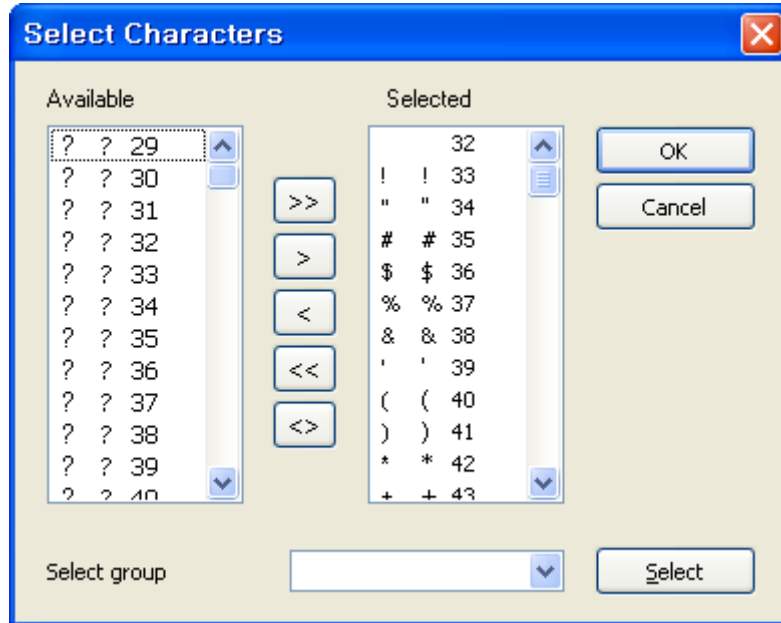

8) Press **OK** button after font selection.