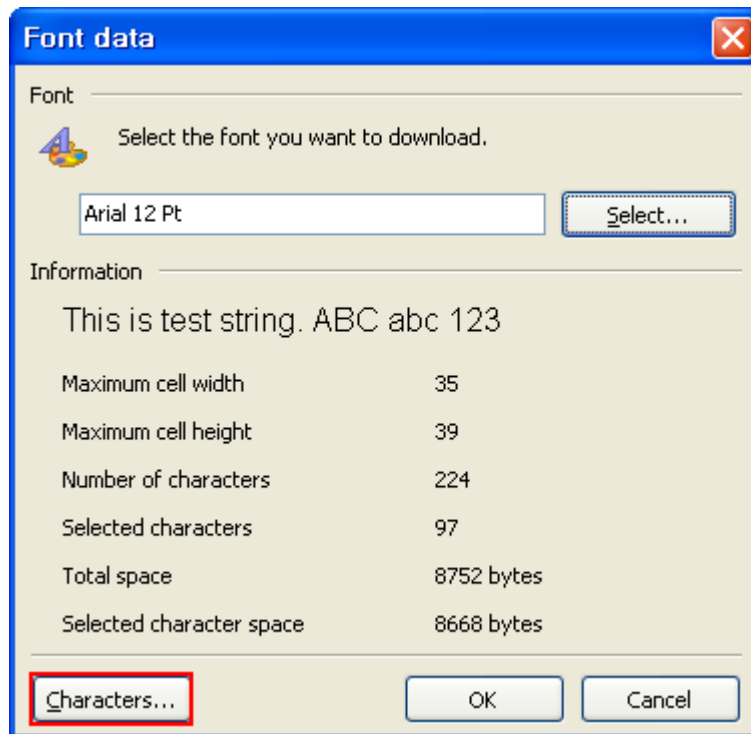

7) Press the **Characters** button to select characters to be downloaded.