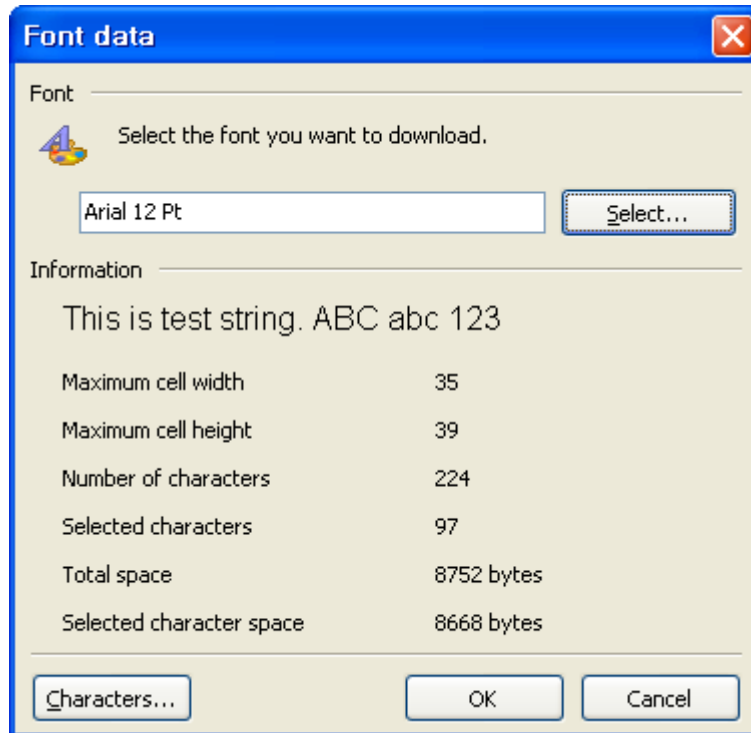

3) Input the description and press the **OK** button.

4) Click on the “Fonts-Add” to select font to be downloaded.

5) Specify the properties of the font and press the **OK** button.

6) Now you can see the information of the font to be downloaded.