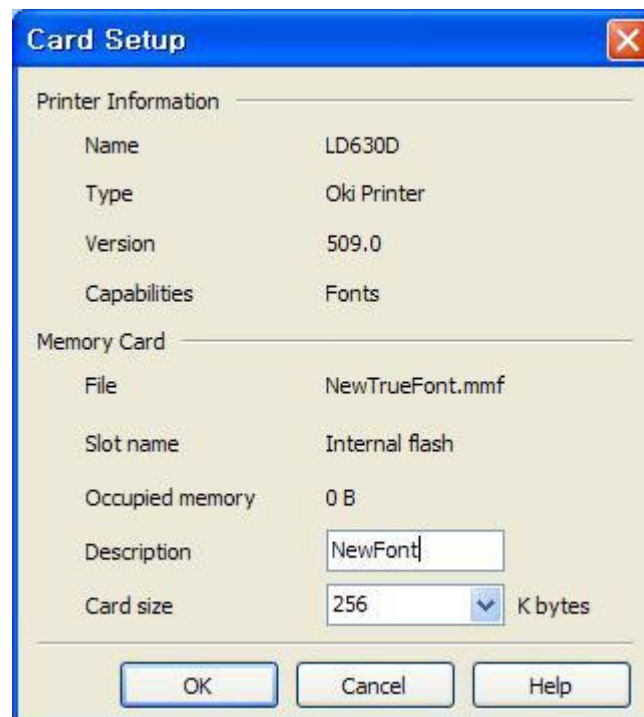

### **3. To download a new True type font to the printer**

- 1) Click on the “New” icon to make a new project file. This file contains the information about memory card type and font to be downloaded.

2) Press the **Save** button after selecting the memory card type and typing the file name.

3) Input the description and press the **OK** button.

4) Click on the “Fonts-Add” to select font to be downloaded.

5) Specify the properties of the font and press the **OK** button.

6) Now you can see the information of the font to be downloaded.